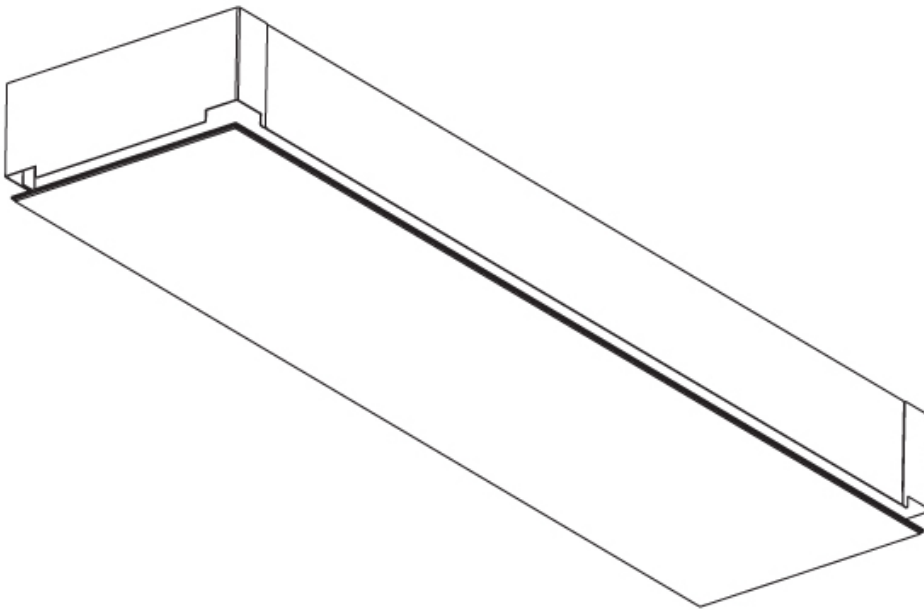

PI2 WHITELINE TRIMLESS

A36412-

PROJECT

TYPE

SPECIFIER

QUANTITY

DATE